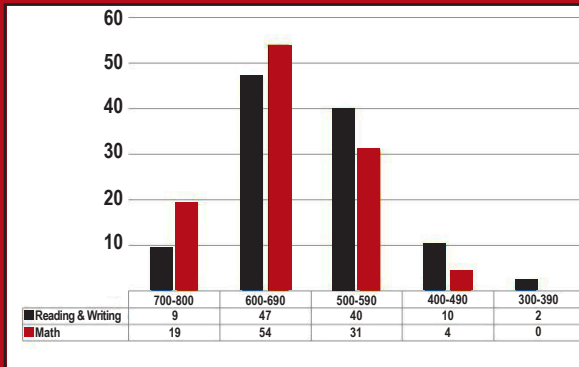

TESTING INFORMATION

SAT Score Distribution Class of 2018