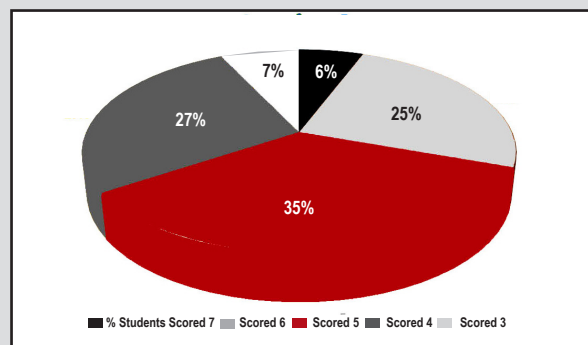

TESTING INFORMATION

SAT Score Distribution Class of 2018

SAT Mean Scores Class of 2018

Class of 2018 Number of Students Earning AP Scholar or AP Scholar with Honors (class size 215)

Class of 2018 Number of Students Percent of Total AP Students with Score 3+

ACT Composite Scores Class of 2018

IB Score Distribution Class of 2018

Colleges Our Graduates Are Currently Attending

Alfred University
 Amherst College
 American University
 Arcadia University
 Bard College
 Barnard College
 Baruch College of the CUNY
 Bates College
 Becker College
 Belmont University
 Bentley University
 Berklee College of Music
 Binghamton University
 Borough of Manhattan Community College CUNY
 Boston College
 Bowdoin College
 Brandeis University
 Brevard College
 Brooklyn College of the CUNY
 Brown University
 Bryant University
 Bucknell University
 California Polytechnic State University
 San Luis Obispo
 California State University, Long Beach
 Campbell University
 Carnegie Mellon University
 Centenary University
 Chapman University
 Clarkson University
 Cleveland Institute of Music
 Coastal Carolina University
 Colby College
 Colgate University
 College of Charleston
 College of the Holy Cross
 College of William and Mary
 Columbia College Hollywood
 Columbia University
 Concordia College – NY
 Concordia University – Montreal
 Cornell University
 CUNY New York City College of Tech.
 CUNY, Macaulay Honors College
 Dartmouth College
 Delaware College of Art and Design
 Drew University
 Drexel University
 Duke University
 Duquesne University
 East Carolina University
 East Stroudsburg University of Penn
 Elon University
 Emerson College
 Emory University
 Erie Community College
 Fairfield University
 Fairleigh Dickinson University
 Farmingdale State College
 Fashion Institute of Technology
 Five Towns College
 Florida Atlantic University
 Florida State University
 Fordham University
 George Mason University