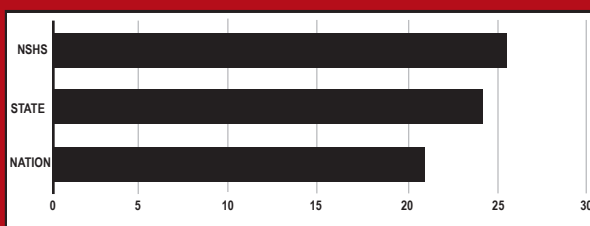

TESTING INFORMATION

SAT Score Distribution Class of 2018

SAT Mean Scores Class of 2018

Class of 2018 Number of Students Earning AP Scholar or AP Scholar with Honors (class size 215)

Class of 2018 Number of Students Percent of Total AP Students with Score 3+

ACT Composite Scores Class of 2018

IB Score Distribution Class of 2018

Colleges Our Graduates Are Currently Attending

Alfred University
 Amherst College
 American University
 Arcadia University
 Bard College
 Barnard College
 Baruch College of the CUNY
 Bates College
 Becker College
 Belmont University
 Bentley University
 Berklee College of Music
 Binghamton University
 Borough of Manhattan Community College CUNY
 Boston College
 Bowdoin College
 Brandeis University
 Brevard College
 Brooklyn College of the CUNY
 Brown University
 Bryant University
 Bucknell University
 California Polytechnic State University
 San Luis Obispo
 California State University, Long Beach
 Campbell University
 Carnegie Mellon University
 Centenary University
 Chapman University
 Clarkson University
 Cleveland Institute of Music
 Coastal Carolina University
 Colby College
 Colgate University
 College of Charleston
 College of the Holy Cross
 College of William and Mary
 Columbia College Hollywood
 Columbia University
 Concordia College – NY
 Concordia University – Montreal
 Cornell University
 CUNY New York City College of Tech.
 CUNY, Macaulay Honors College
 Dartmouth College
 Delaware College of Art and Design
 Drew University
 Drexel University
 Duke University
 Duquesne University
 East Carolina University
 East Stroudsburg University of Penn
 Elon University
 Emerson College
 Emory University
 Erie Community College
 Fairfield University
 Fairleigh Dickinson University
 Farmingdale State College
 Fashion Institute of Technology
 Five Towns College
 Florida Atlantic University
 Florida State University
 Fordham University
 George Mason University