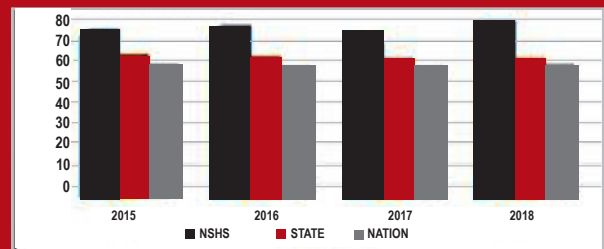

TESTING INFORMATION

SAT Score Distribution Class of 2018

SAT Mean Scores Class of 2018

Class of 2018 Number of Students Earning AP Scholar or AP Scholar with Honors (class size 215)

Class of 2018 Number of Students Percent of Total AP Students with Score 3+

ACT Composite Scores Class of 2018

IB Score Distribution Class of 2018

Colleges Our Graduates Are Currently Attending

Alfred University
 Amherst College
 American University
 Arcadia University
 Bard College
 Barnard College
 Baruch College of the CUNY
 Bates College
 Becker College
 Belmont University
 Bentley University
 Berklee College of Music
 Binghamton University
 Borough of Manhattan Community College CUNY
 Boston College
 Bowdoin College
 Brandeis University
 Brevard College
 Brooklyn College of the CUNY
 Brown University
 Bryant University
 Bucknell University
 California Polytechnic State University
 San Luis Obispo
 California State University, Long Beach
 Campbell University
 Carnegie Mellon University
 Centenary University
 Chapman University
 Clarkson University
 Cleveland Institute of Music
 Coastal Carolina University
 Colby College
 Colgate University
 College of Charleston
 College of the Holy Cross
 College of William and Mary
 Columbia College Hollywood
 Columbia University
 Concordia College – NY
 Concordia University – Montreal
 Cornell University
 CUNY New York City College of Tech.
 CUNY, Macaulay Honors College
 Dartmouth College
 Delaware College of Art and Design
 Drew University
 Drexel University
 Duke University
 Duquesne University
 East Carolina University
 East Stroudsburg University of Penn
 Elon University
 Emerson College
 Emory University
 Erie Community College
 Fairfield University
 Fairleigh Dickinson University
 Farmingdale State College
 Fashion Institute of Technology
 Five Towns College
 Florida Atlantic University
 Florida State University
 Fordham University
 George Mason University