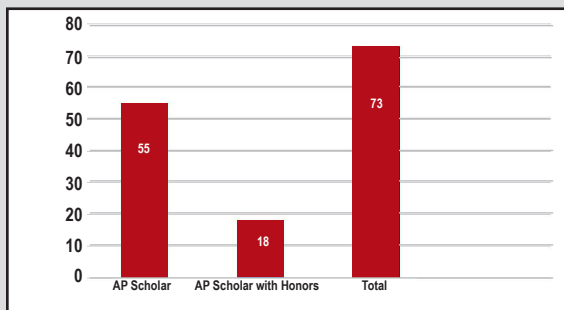

TESTING INFORMATION

SAT Score Distribution Class of 2018

SAT Mean Scores Class of 2018

Class of 2018 Number of Students Earning AP Scholar or AP Scholar with Honors (class size 215)

Class of 2018 Number of Students Percent of Total AP Students with Score 3+

ACT Composite Scores Class of 2018

IB Score Distribution Class of 2018

Colleges Our Graduates Are Currently Attending

Alfred University
 Amherst College
 American University
 Arcadia University
 Bard College
 Barnard College
 Baruch College of the CUNY
 Bates College
 Becker College
 Belmont University
 Bentley University
 Berklee College of Music
 Binghamton University
 Borough of Manhattan Community College CUNY
 Boston College
 Bowdoin College
 Brandeis University
 Brevard College
 Brooklyn College of the CUNY
 Brown University
 Bryant University
 Bucknell University
 California Polytechnic State University
 San Luis Obispo
 California State University, Long Beach
 Campbell University
 Carnegie Mellon University
 Centenary University
 Chapman University
 Clarkson University
 Cleveland Institute of Music
 Coastal Carolina University
 Colby College
 Colgate University
 College of Charleston
 College of the Holy Cross
 College of William and Mary
 Columbia College Hollywood
 Columbia University
 Concordia College – NY
 Concordia University – Montreal
 Cornell University
 CUNY New York City College of Tech.
 CUNY, Macaulay Honors College
 Dartmouth College
 Delaware College of Art and Design
 Drew University
 Drexel University
 Duke University
 Duquesne University
 East Carolina University
 East Stroudsburg University of Penn
 Elon University
 Emerson College
 Emory University
 Erie Community College
 Fairfield University
 Fairleigh Dickinson University
 Farmingdale State College
 Fashion Institute of Technology
 Five Towns College
 Florida Atlantic University
 Florida State University
 Fordham University
 George Mason University