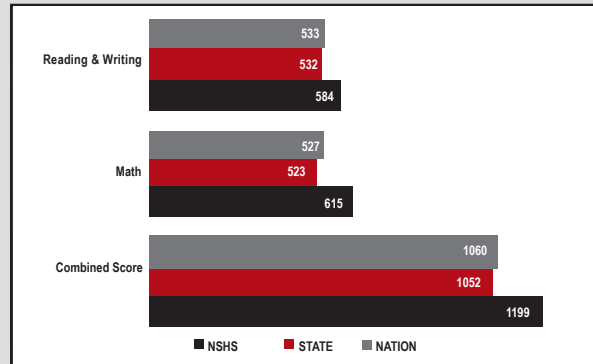

SAT Mean Scores Class of 2018